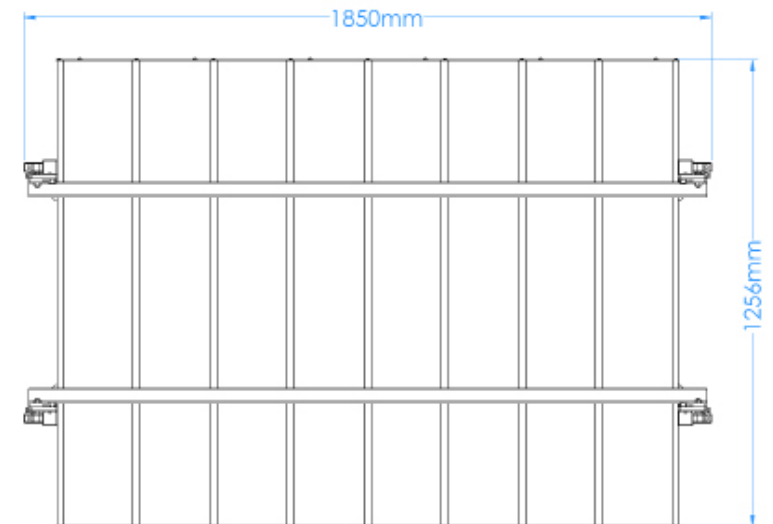

- 4 pieces of profile which form a frame are collected in a section.
- Has 64 sections.

- It is disassembled in order not to occupy place while shipping.

General Features

- It is designed to stock and carry easily the cut profile.